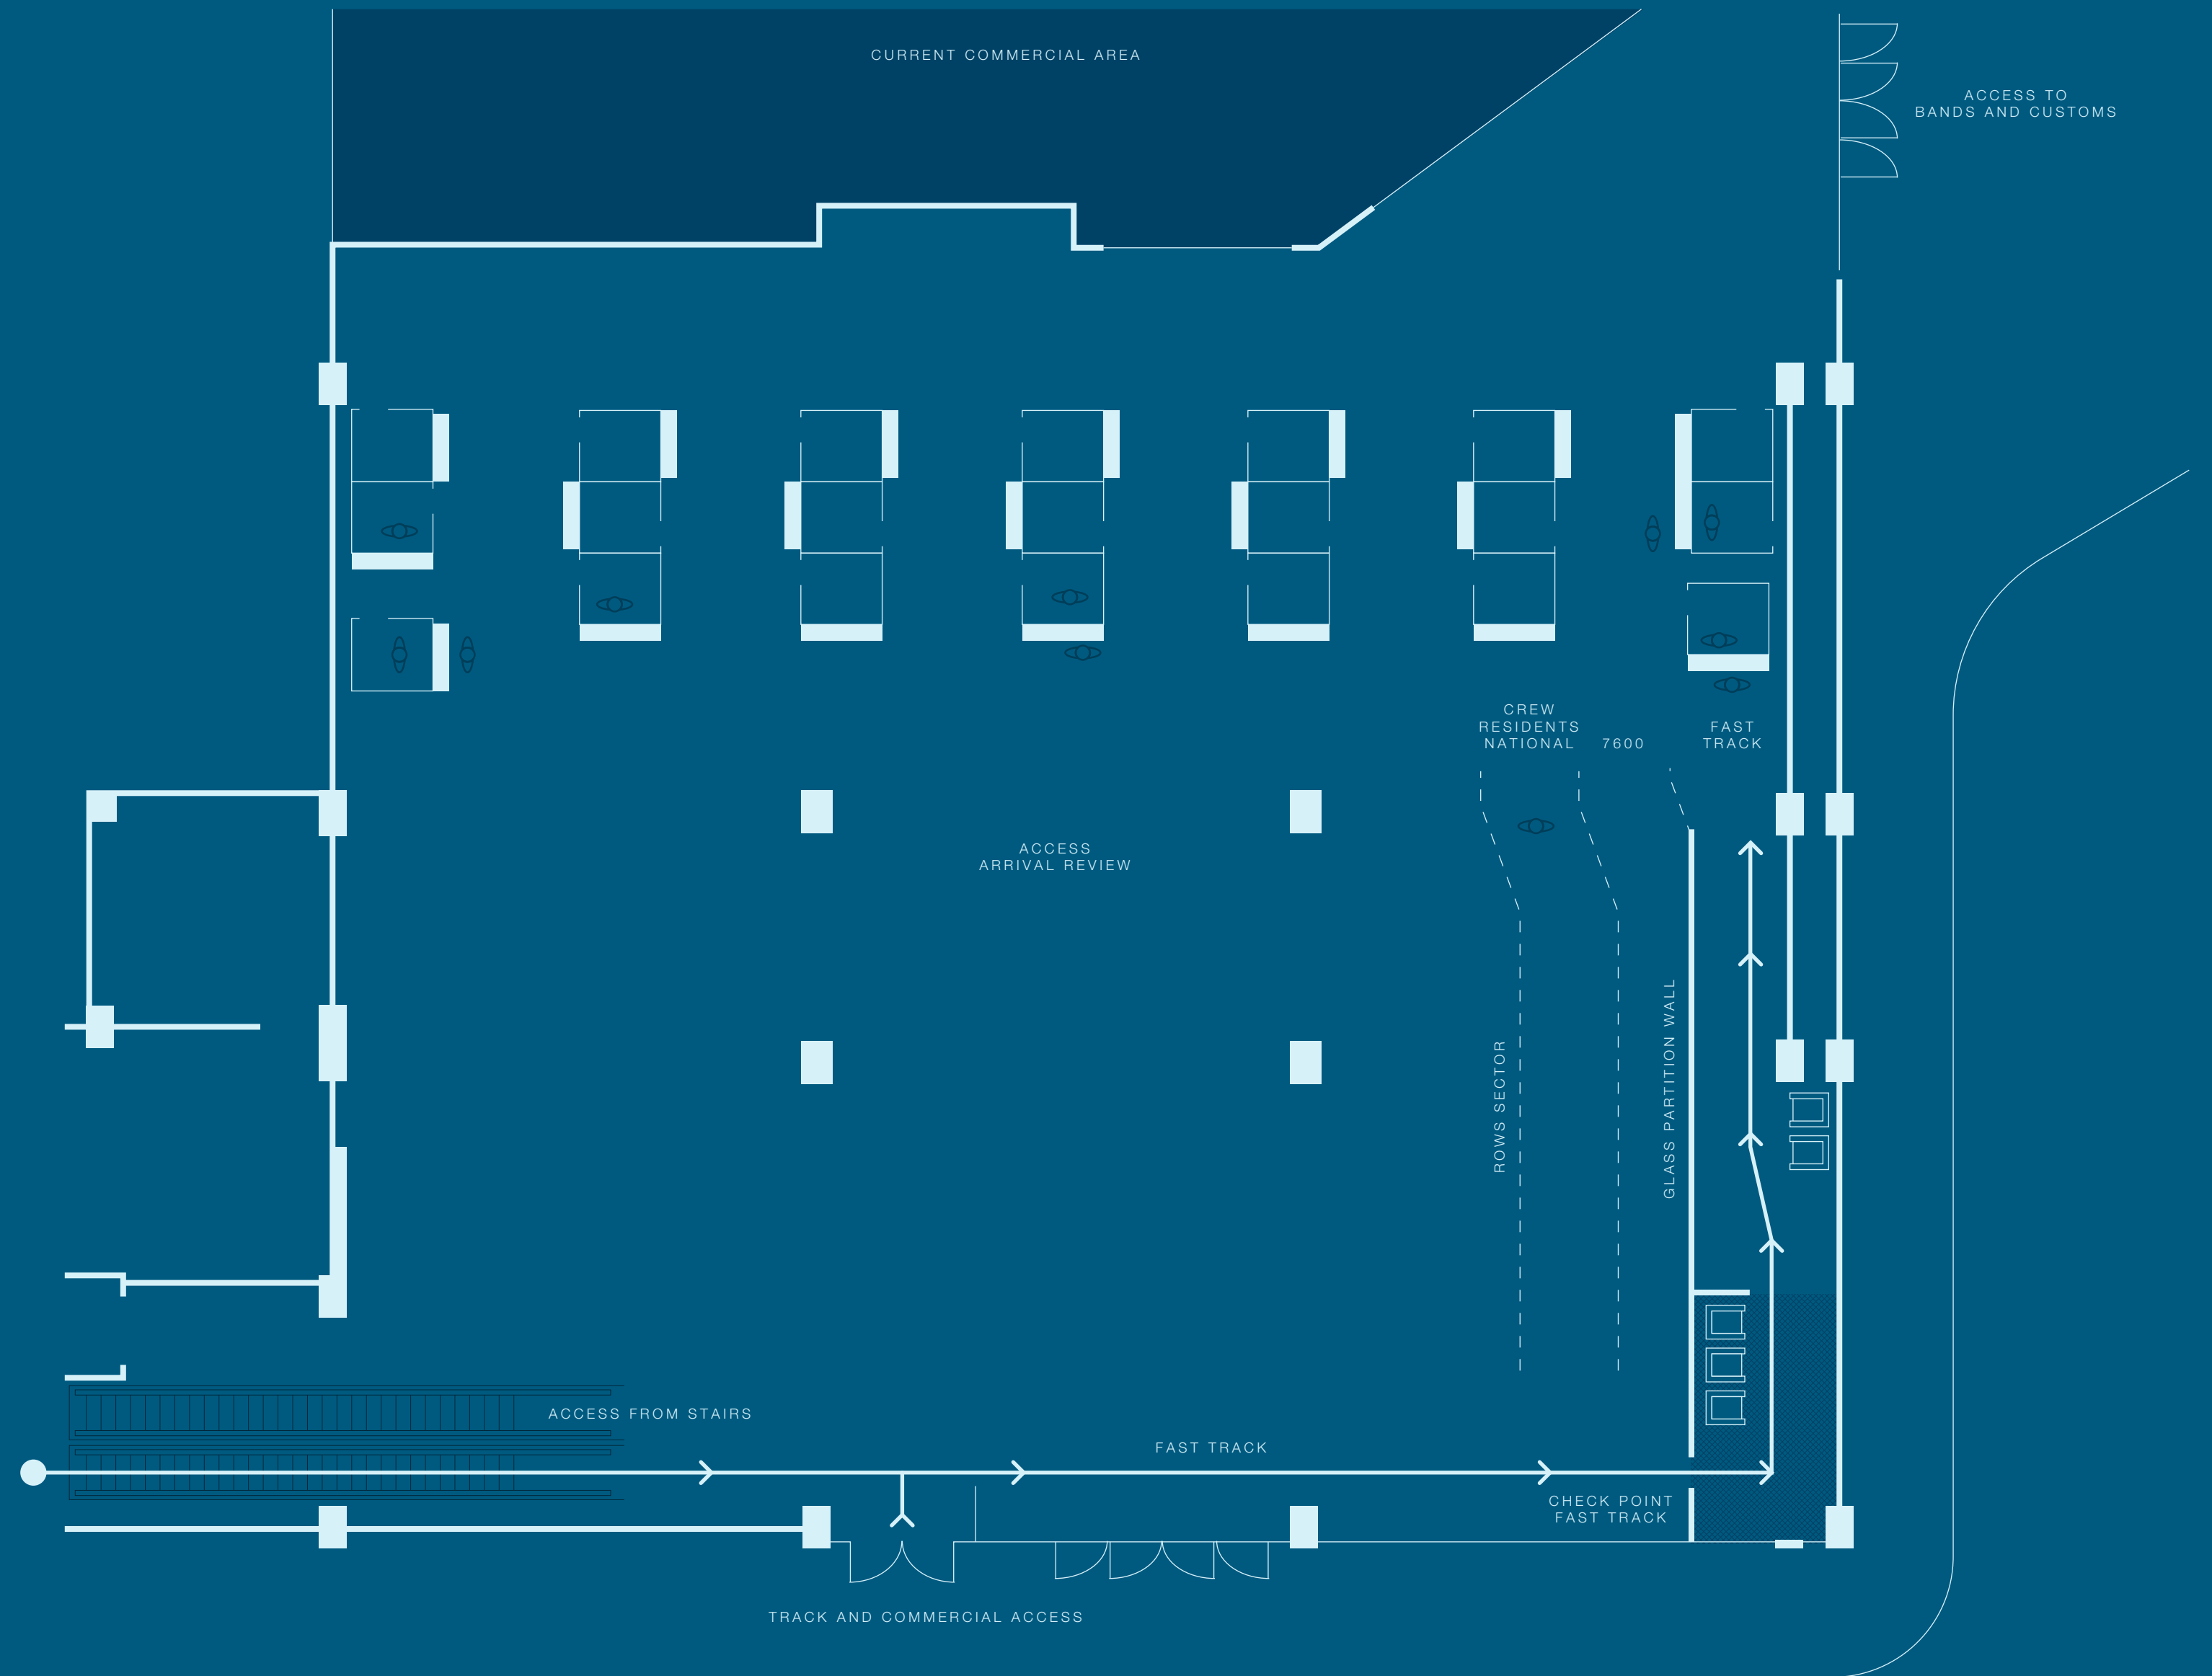

STEP 4 *FAST TRACK*

- The GA Team guides customers through the expedited migration process (5 minutes).
- Following that, they escort clients to the baggage claim area, facilitating a swift passage through the customs procedure (5 minutes).
- Finally, the GA Team hands over clients to our RLX team or another service (such as rental car services), allowing them to continue their transportation journey to their ultimate destination.

PROCESS FLOW →